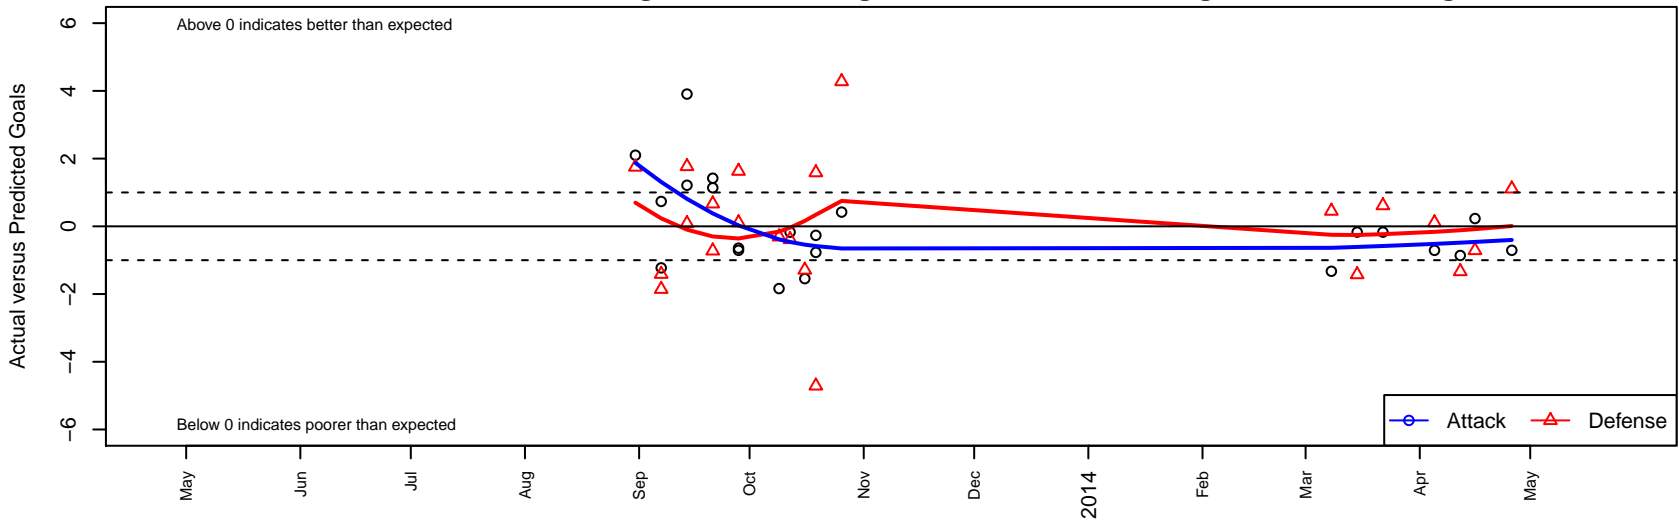

Real Middleton Madrid G02

, ID
G02 total strength=161
attack=0.13 defense=0.1
fall league = Idaho D3 Bracket A U11, Idaho D3
notes= CF
alt names used:
REAL MIDDLETON MADRID CF
NOVA ACADEMY WHITE
REAL MIDDLETON MADRID

Venues played:
Idaho D3 Bracket A U11
Idaho D3 Bracket B West U11
Spr Idaho D3 West U11

Real Middleton Madrid G02
Dots are actual minus expected GF (blue circles) and GA (red triangles).
Blue line is smoothed change in attack strength. Red is smoothed change in defense strength.